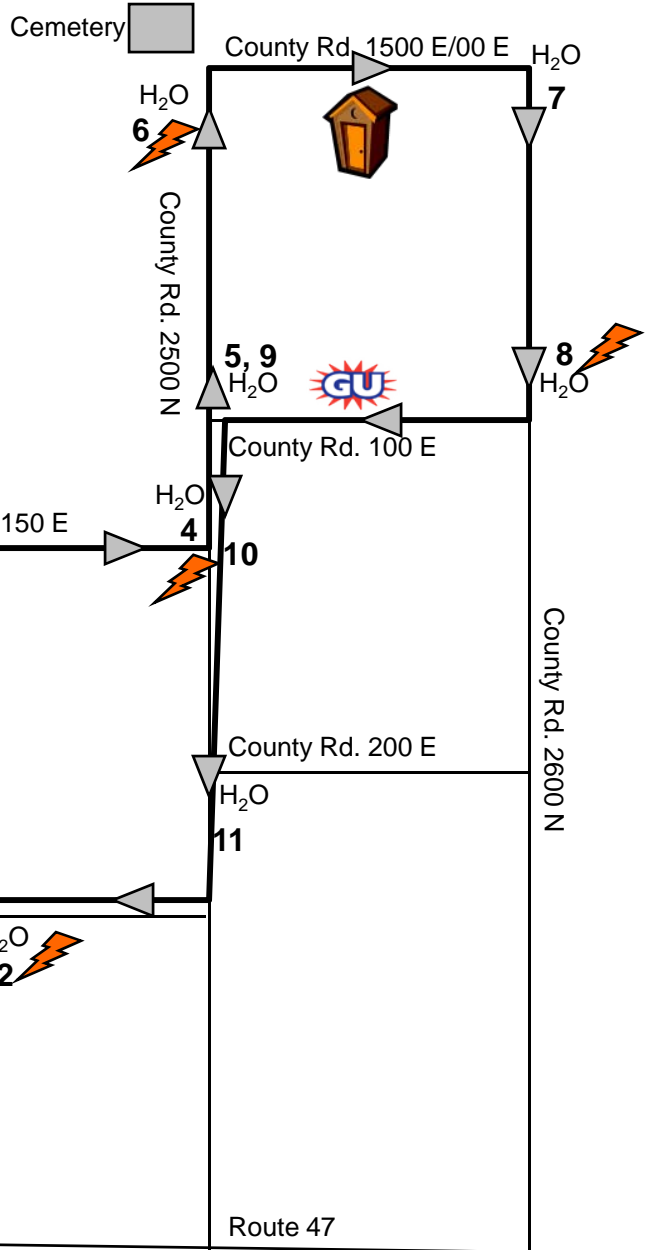

# Mahomet Half Marathon

**Legend:**

- Gatorade
- GU Energy gel
- Aid Stations #1-13

Map not to scale

# Mahomet 5K

Map not to scale