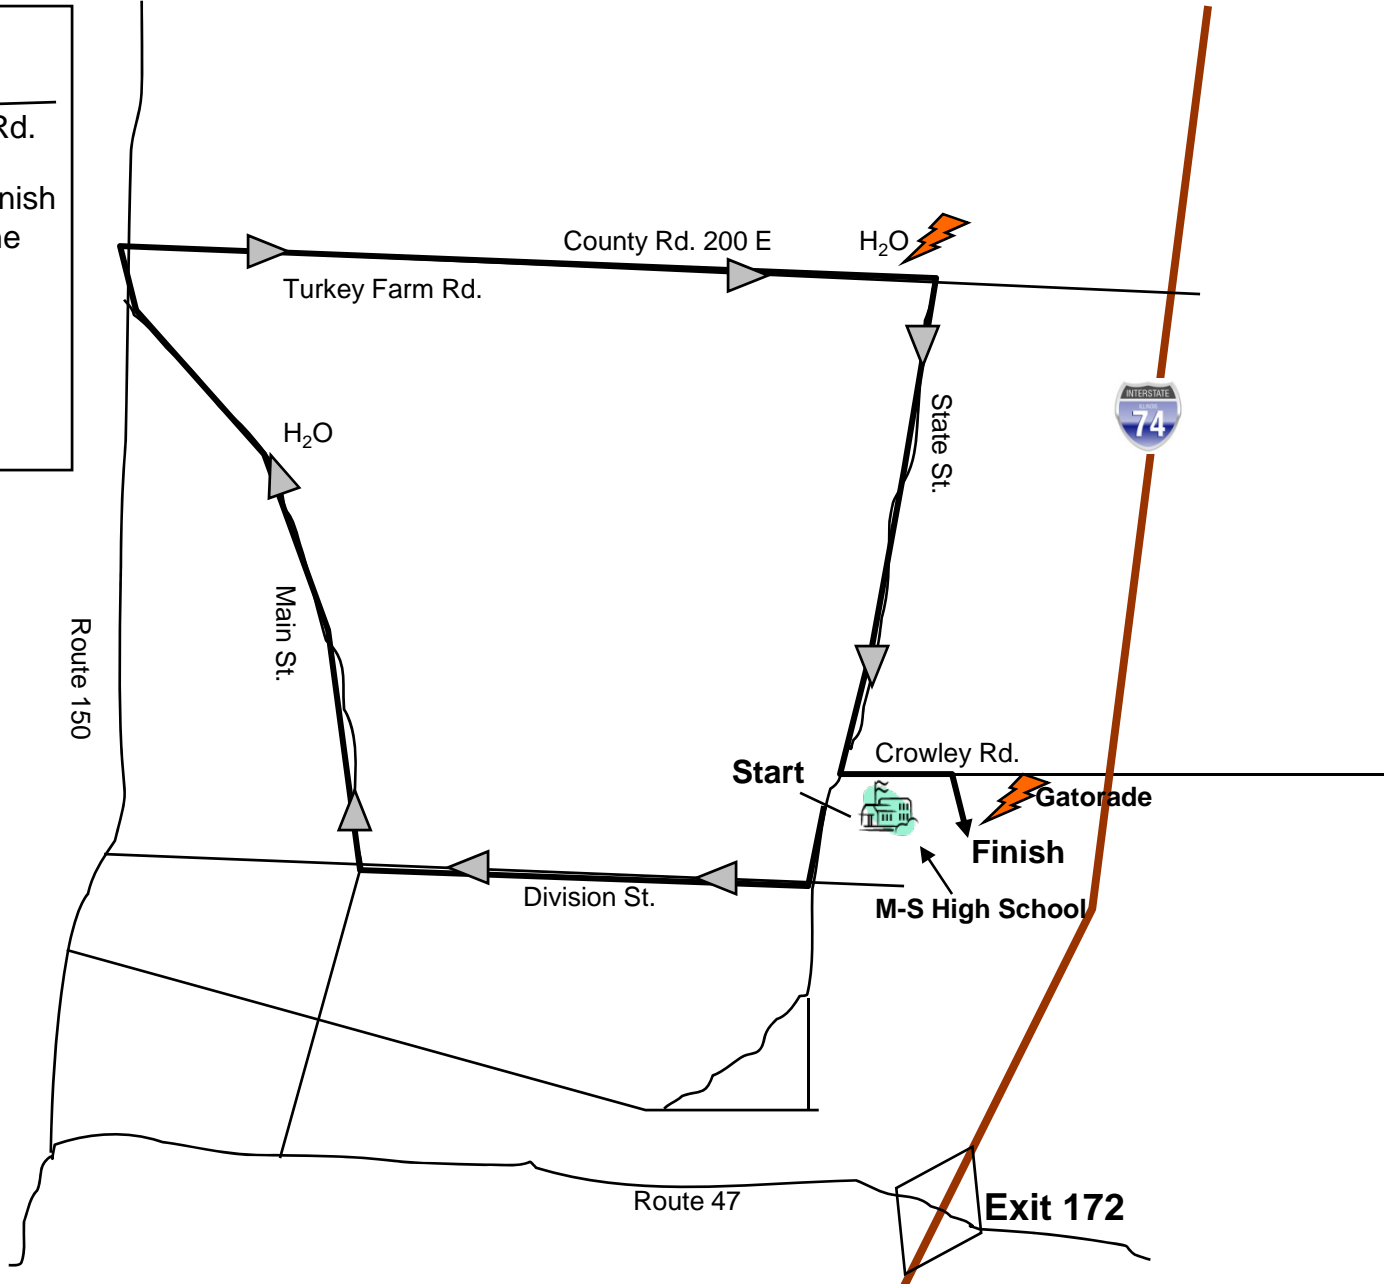

# Mahomet Half Marathon

**Legend:**

- Gatorade
- GU Energy gel
- Aid Stations #1-13

Map not to scale

# Mahomet 5K

Map not to scale